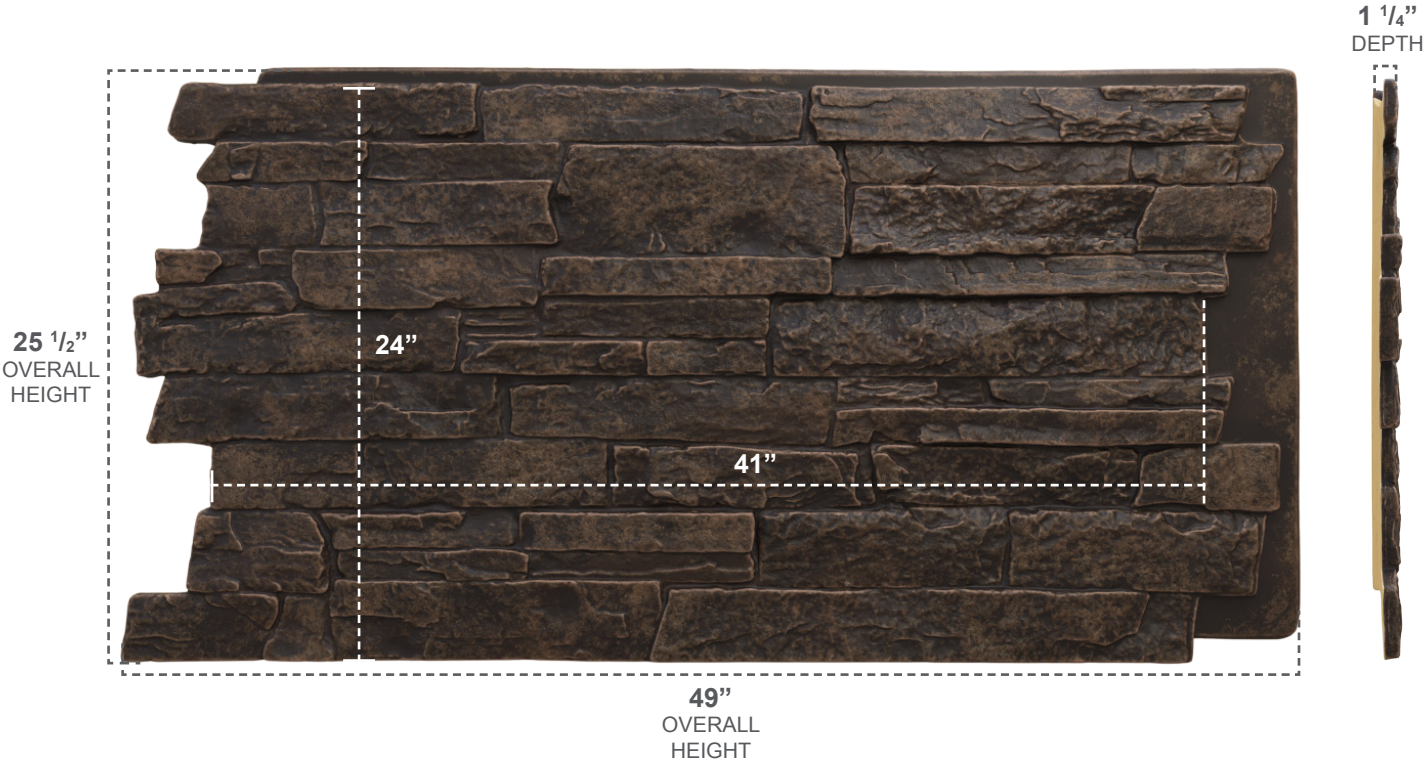

STONEWALL FAUX STONE PANELS

ACADIA LEDGE

COLOR	WIDTH	HEIGHT	DEPTH
ALDER CREEK	49"	25 1/2"	1 1/4"

OTHER FINISH OPTIONS

COLFAX

SANDSTONE

SEDONA

SLATE GREY

SMOKEY RIDGE

.....
OVER 20 MORE
OPTIONS TO
CHOOSE FROM